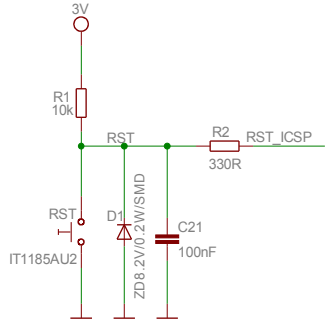

RADIO MODULE

RESET CIRCUIT

I2C SENSOR

BUTTONS&LEDS

ICSP

UEXT

MOD-ZIGBEE-UEXT_rev_C1
 OLIMEX LTD, BULGARIA
<https://www.olimex.com>