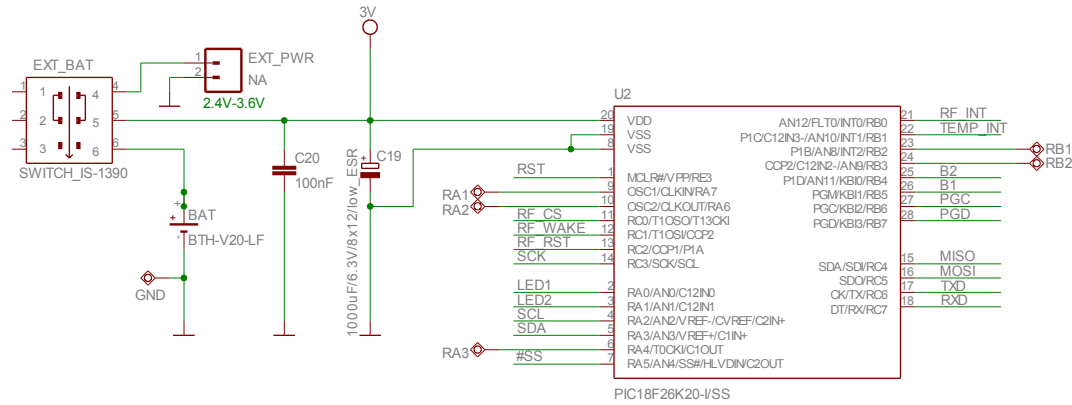

RADIO MODULE

RESET CIRCUIT

I2C SENSOR

BUTTONS&LEDS

ICSP

UEXT

MOD-ZIGBEE-UEXT_rev_C1
 OLIMEX LTD, BULGARIA
<https://www.olimex.com>