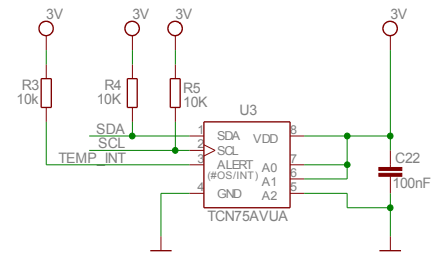

RADIO MODULE

RESET CIRCUIT

I2C SENSOR

BUTTONS&LEDS

ICSP

UEXT

MOD-ZIGBEE-UEXT_rev_C1
 OLIMEX LTD, BULGARIA
<https://www.olimex.com>