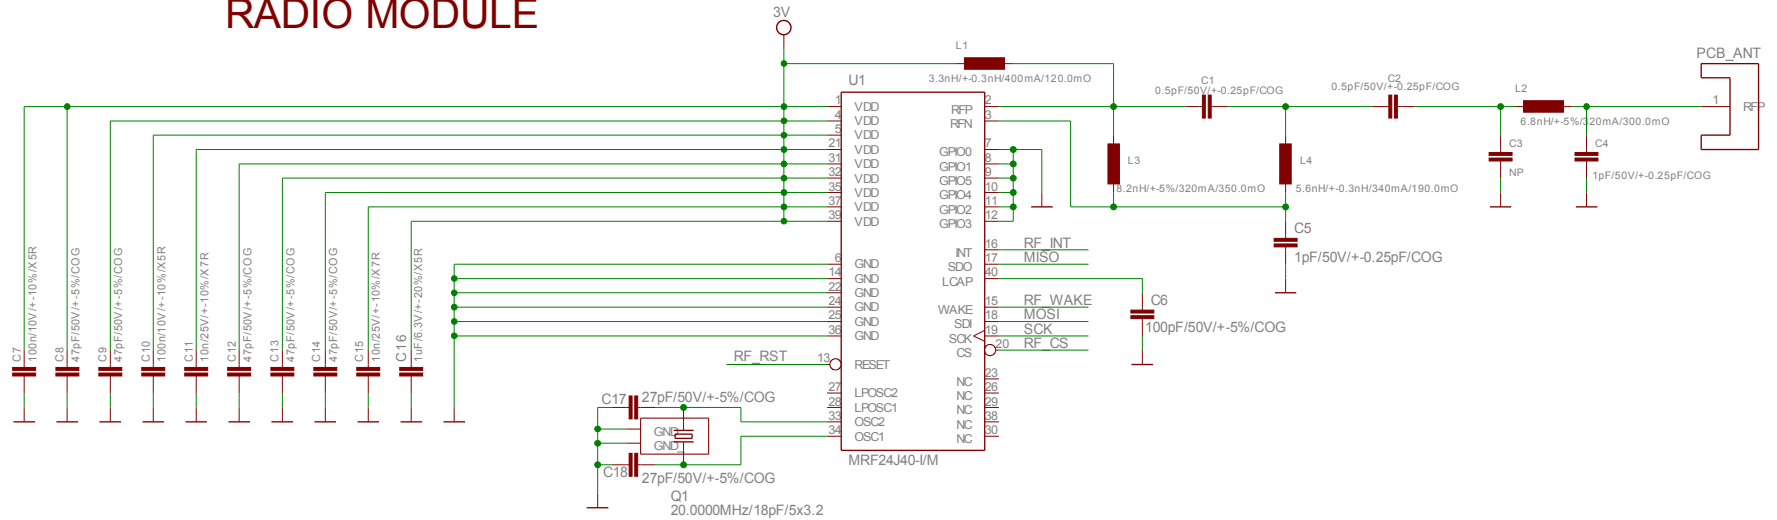

RADIO MODULE

RESET CIRCUIT

I2C SENSOR

BUTTONS&LEDS

ICSP

UEXT

MOD-ZIGBEE-UEXT_rev_C1
 OLIMEX LTD, BULGARIA
<https://www.olimex.com>