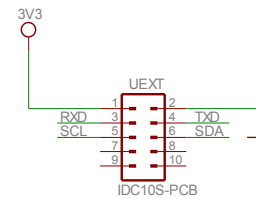

RADIO MODULE

RESET CIRCUIT

I2C SENSOR

BUTTONS&LEDS

ICSP

UEXT

MOD-ZIGBEE-UEXT_rev_C1
 OLIMEX LTD, BULGARIA
<https://www.olimex.com>