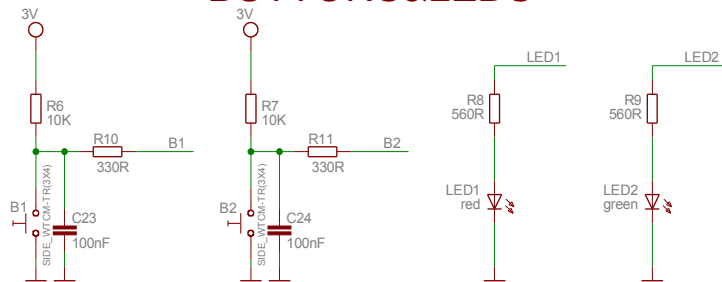

RADIO MODULE

RESET CIRCUIT

I2C SENSOR

BUTTONS&LEDS

ICSP

UEXT

MOD-ZIGBEE-UEXT_rev_C1
 OLIMEX LTD, BULGARIA
<https://www.olimex.com>