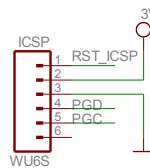

RADIO MODULE

RESET CIRCUIT

I2C SENSOR

BUTTONS&LEDS

ICSP

UEXT

MOD-ZIGBEE-UEXT_rev_C1
 OLIMEX LTD, BULGARIA
<https://www.olimex.com>