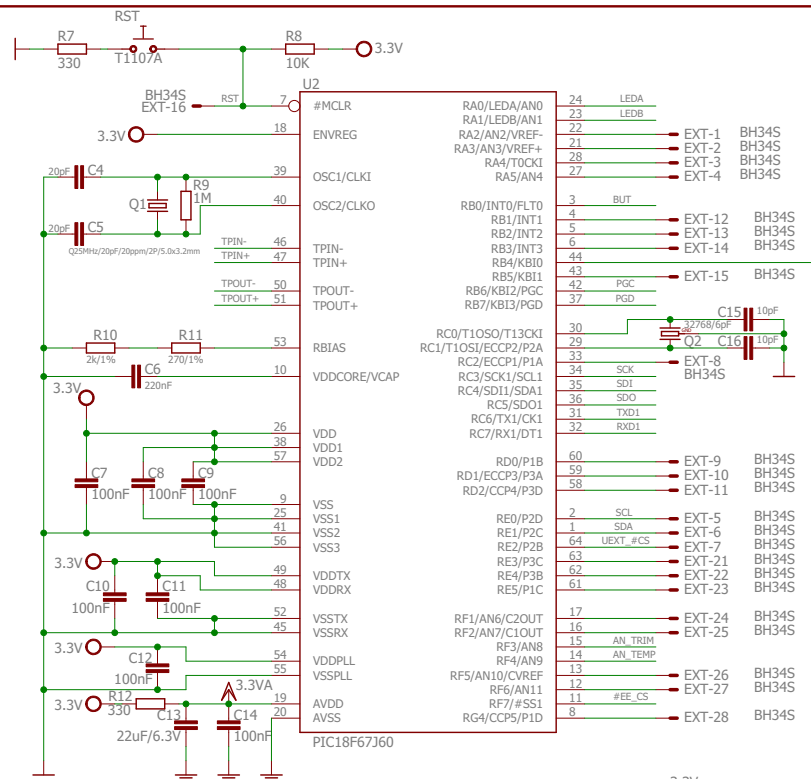

PIC-WEB, hardware revision D

www.OLIMEX.com

PIC-WEB, hardware revision D

www.OLIMEX.com

TITLE: PIC-WEB_Rev_D	
Document Number:	REV:
Date: not saved!	Sheet: 1/1