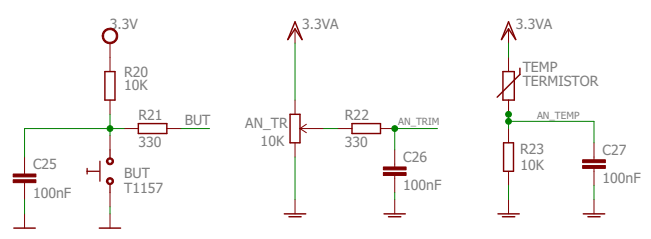

PIC-WEB, hardware revision D

www.OLIMEX.com

PIC-WEB, hardware revision D

www.OLIMEX.com

TITLE: PIC-WEB_Rev_D	
Document Number:	REV:
Date: not saved!	Sheet: 1/1