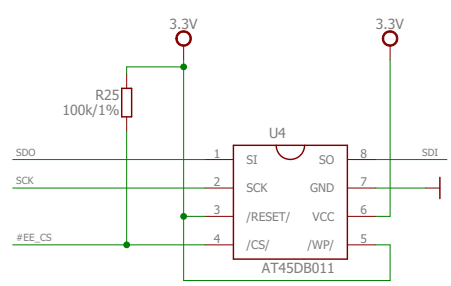

PIC-WEB, hardware revision D

www.OLIMEX.com

PIC-WEB, hardware revision D

www.OLIMEX.com

TITLE: PIC-WEB_Rev_D	
Document Number:	REV:
Date: not saved!	Sheet: 1/1