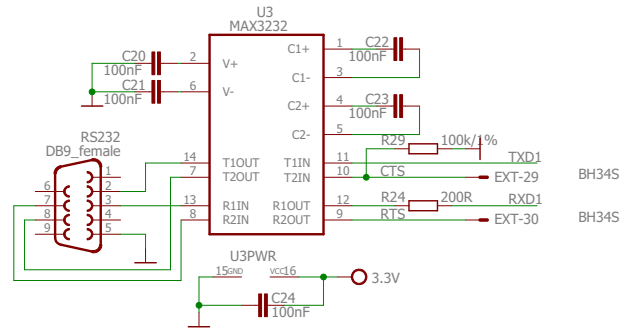

PIC-WEB, hardware revision D

www.OLIMEX.com

PIC-WEB, hardware revision D

www.OLIMEX.com

TITLE: PIC-WEB_Rev_D	
Document Number:	REV:
Date: not saved!	Sheet: 1/1