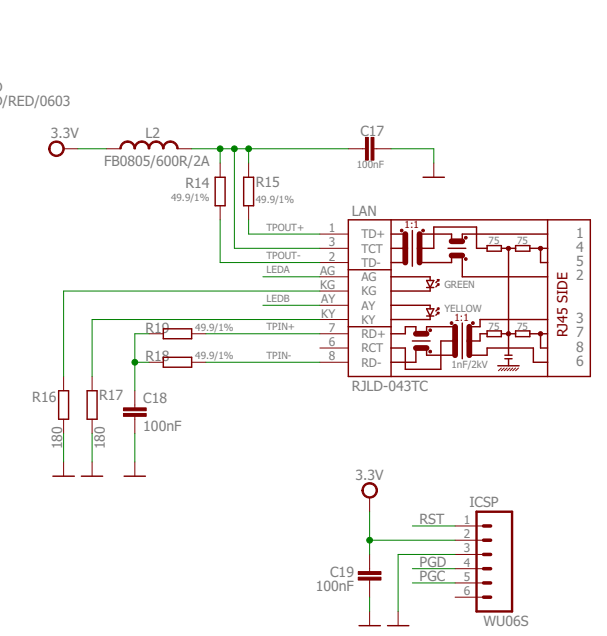

PIC-WEB, hardware revision D

www.OLIMEX.com

PIC-WEB, hardware revision D

www.OLIMEX.com

TITLE: PIC-WEB_Rev_D	
Document Number:	REV:
Date: not saved!	Sheet: 1/1