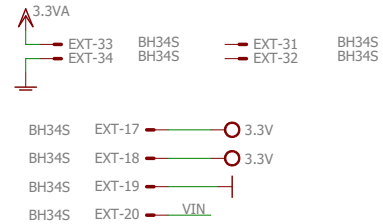

PIC-WEB, hardware revision D

www.OLIMEX.com

PIC-WEB, hardware revision D

www.OLIMEX.com

TITLE: PIC-WEB_Rev_D	
Document Number:	REV:
Date: not saved!	Sheet: 1/1